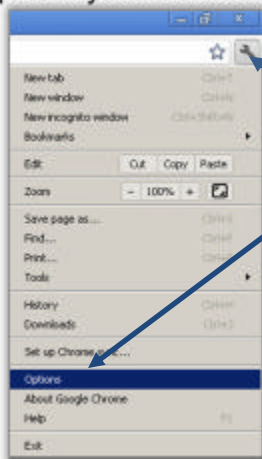

How do I...

... get access to myvle from home or from a school laptop?

Web browser: Google Chrome

Myvle is a website, and is available from any computer with access to the internet. It is intended only for use by Lady Manners School staff and students so you will need to enter your school network username and password on the front page.

However, you do need to enable cookies on your machine for Myvle to work properly. If you have typed in your correct username and password and you still cannot gain access, try this: