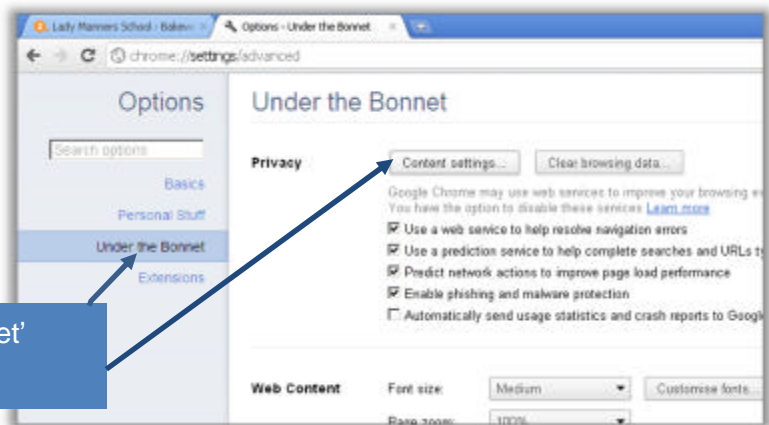

1. Open 'Google Chrome'

- Click spanner icon
- Click 'Options'

2. Select 'Under the Bonnet'

- Click 'Content settings...'